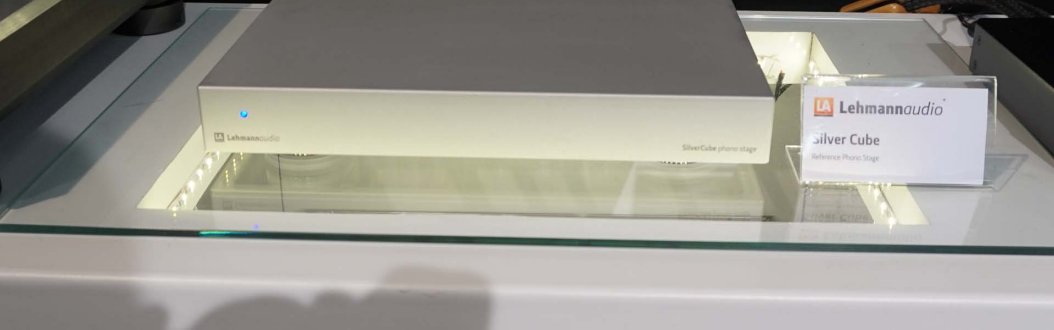

LA Lehmannaudio

PLANALOGUE

Planalogue

STREET

LA Lehmannaudio
Black Cube Statement
Phono Stage

LA Lehmannaudio
Black Cube
Phono Stage

LA Lehmannaudio
Black Cube SE
Phono Stage

LA Lehmannaudio
Rhineland
Headphone Amplifier

LA Lehmannaudio
Traveller
Portable Headphone Amplifier

LA Lehmannaudio
Linear
Pre-amplifier/Headphone Amplifier

LA Lehmannaudio
Black Cube SE II
Phono Stage

LA Lehmannaudio
Silver Cube
Reference Music Stage