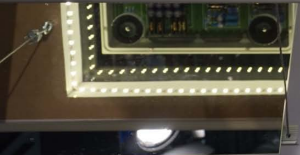

LA Lehmannaudio
Silver Cube
Reference Music Stage

LA Lehmannaudio
Drachenfels
30k Ohm/100k Ohm Amplifier